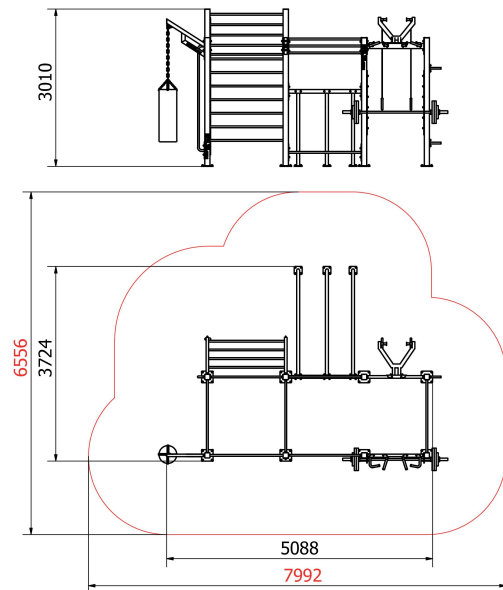

PRODUCT NAME

Garden Triple rack

PRODUCT CODE

GG-R3

SEGMENTS

- 5x Hrazda 140
- 1x Dvojitá hrazda 140
- 1x Žebřiny 140
- 1x Wing 140
- 1x Držák na kruhy
- 1x Dvojitá bradla 200/140
- 1x Hrazda na human flag
- 1x Multibar 110
- 1x Držák na pytel/lano

Basic information

Brand
Usage exercise, stretching, strengthening

Technical Specification

Dimensions 372cm x 509cm x 301cm
Critical fall height (HIC in m) 1.80m
Color scale RAL Palette
Stand count 14+
Surface
 A) sprayed zinc base + komaxit 120μ B) hot dip galvanization + komaxit 120μ

Materials	Diameter	Width
Dips	51mm	4,5mm
Bars	33,7mm	3,5 - 4,5mm
Pillar (square plan)	100mm	4,0mm

Recommended flooring

Optimal dimensions 6.6m x 8m
Floor surface Concrete slab + EPDM or concrete feet + loose material

Company Enuma Elis s.r.o. always recommends installation in accord with the safety norm 16:630

Delivery and installation

Lead time 5 - 8 weeks
Standards EN16:630