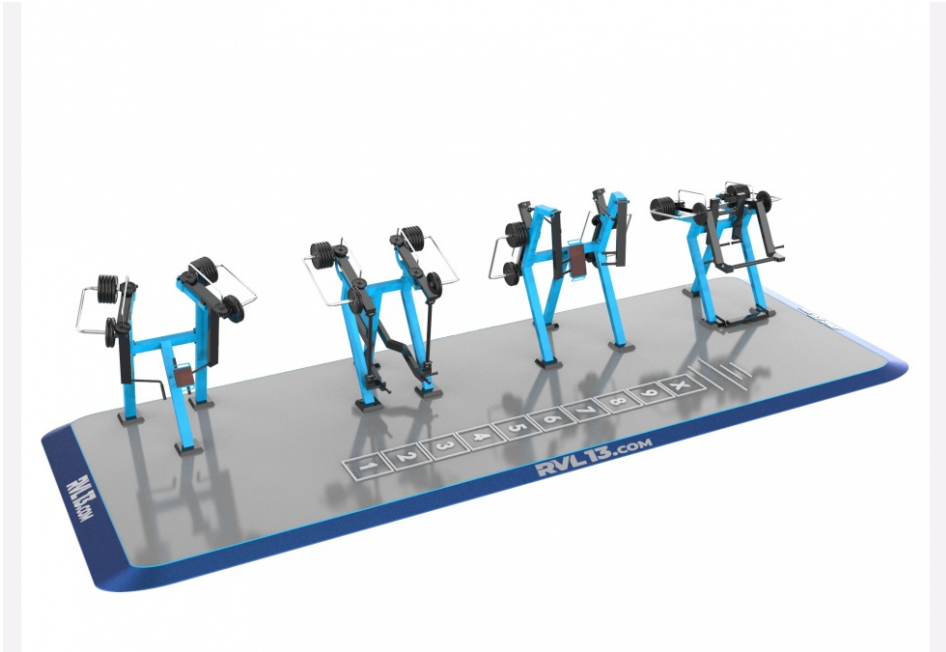

PRODUCT NAME
GYM 4

PRODUCT CODE
4SBS01

Low row machines: Squat, Deadlift, Bench press

Dimensions: 2000x1000x1000mm

Weight: 200kg

Material: Steel - Powder coated

Color: Blue

Technical specifications		
Material	Steel	
Weight	200kg	
Dimensions	2000x1000x1000mm	
Height	1000mm	
Depth	1000mm	
Width	2000mm	
Load capacity	400kg	
Finish	RAL 5010 Blue	
Coating	A) Epoxy + komaxit 120µ B) Epoxy + komaxit 120µ	
Accessories	Weight stack	51mm
	Bumper	4,5mm
	Buzz	33,7mm
	Roller (2000x2000x2000mm)	3,5 - 4,5mm
		4,0mm
Installation	2m x 10m	
Material	Steel + EPDM	
Enuma Elis sro	EN 16:630	
Warranty	5 - 8 years	
Material	EN16:630	